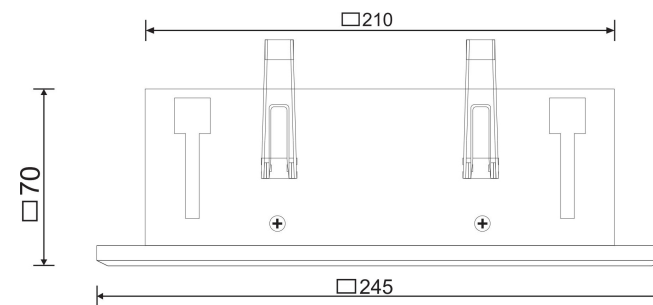

□ 215\*100

2xGU10 50W

Model: DL008-2-02-W

Collection: Downlight

Recessed