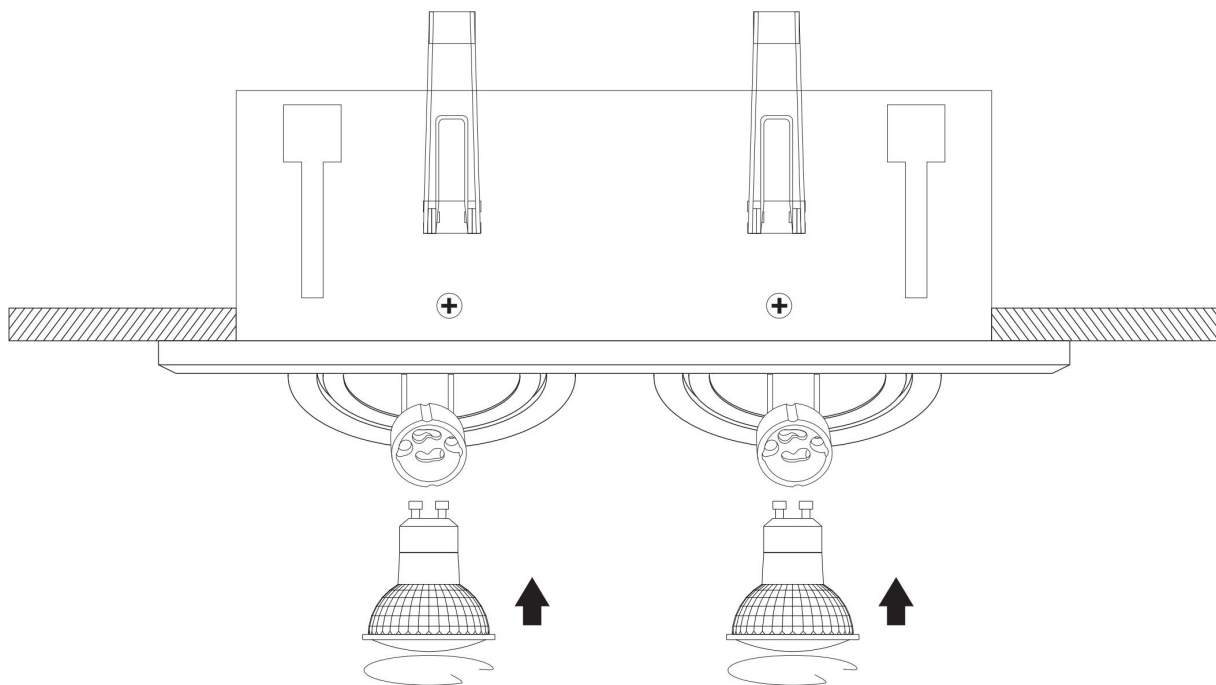

□ 215\*100

2xGU10 50W

Model: DL008-2-02-W

Collection: Downlight

Recessed