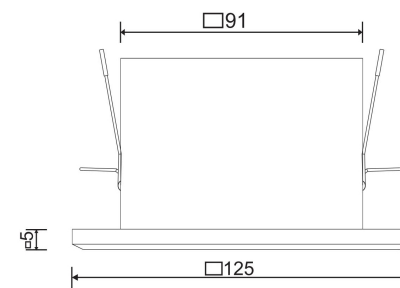

□ 215\*100

2xGU10 50W

Model: DL008-2-02-W

Collection: Downlight

Recessed